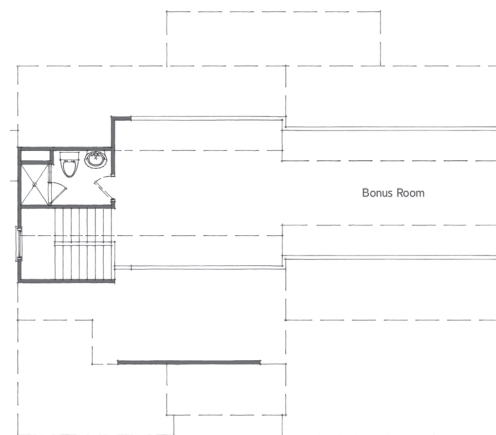

## Craftsman

2,601 sq ft - 2 floors

3,290 sq ft - 3 floors

Four or five bedrooms  
Three baths  
Family room  
Kitchen  
Breakfast nook  
Dining room  
2-car garage

### Additional Options:

3rd floor

3rd floor with bath

Wrap-around porch

Sideloading garage

Screened porch

First floor

Options

Second floor